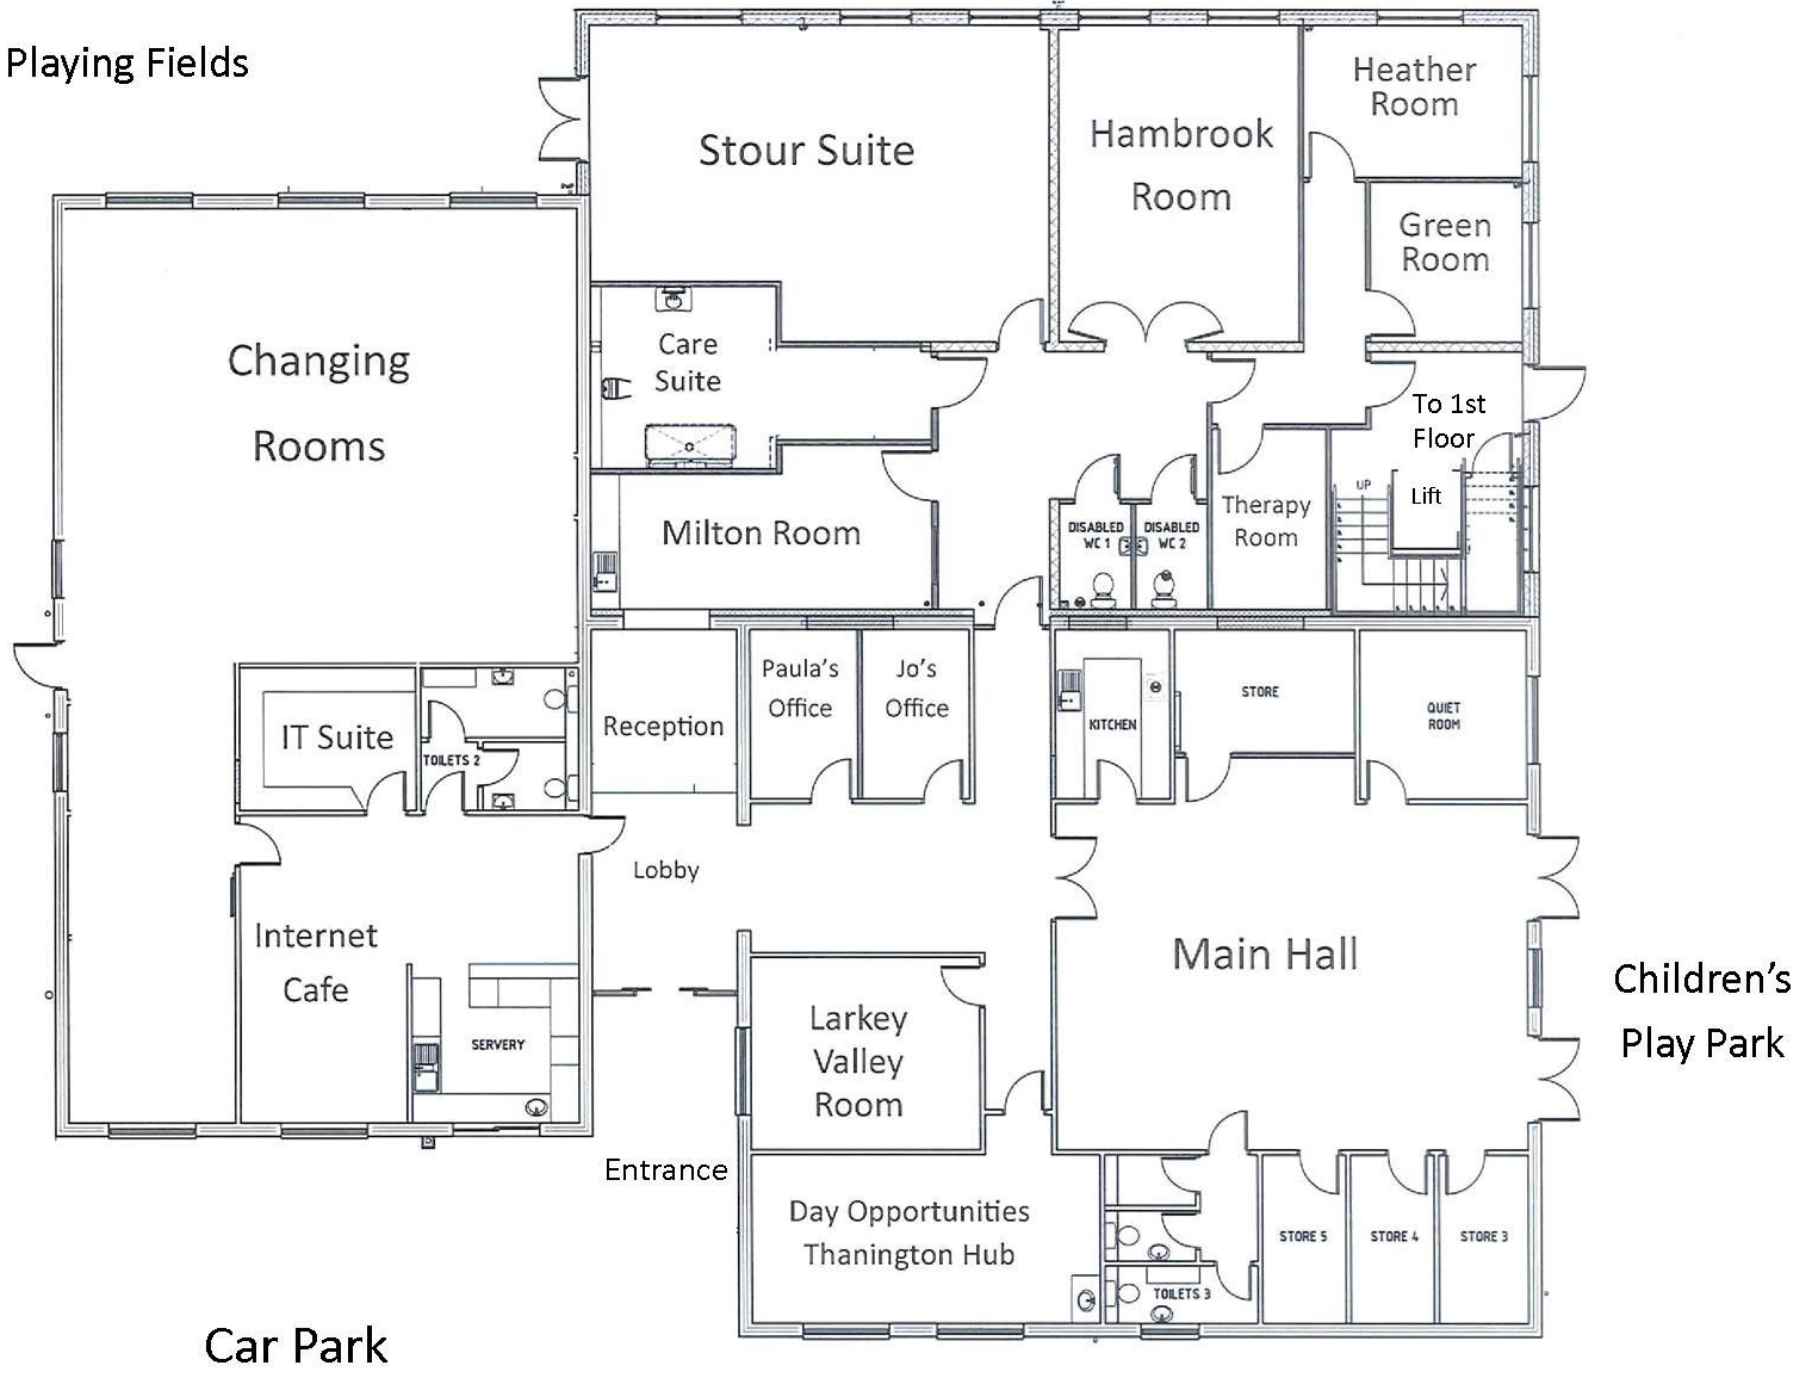

Playing Fields

Car Park

Children's
Play Park